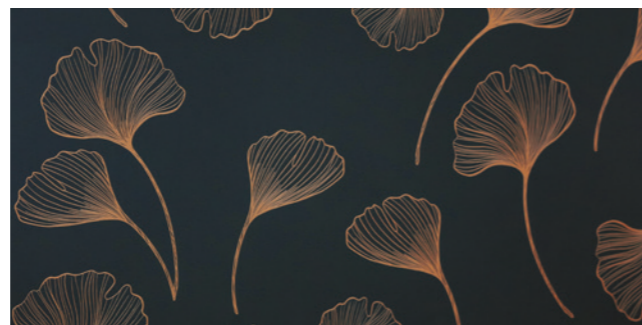

Luxury

Finitura cover Ichö
con dettagli interni effetto bronzo/
Ichö cover finish
with bronze effect internal details

Finitura cover Sandy Wind
con dettagli interni effetto oro/
Sandy Wind cover finish
with gold effect internal details